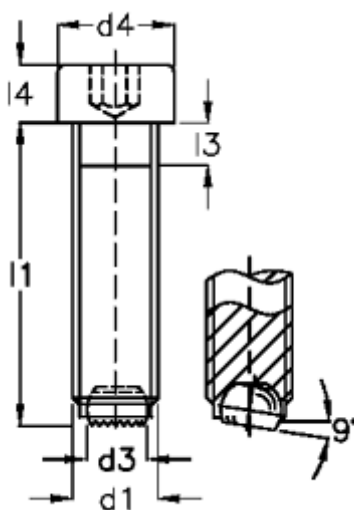

Article number: 2092761911C

Description: E+G Screws with ball
GN 606-M6-20-VRN

Measures

d1	= M6
d2	= 4.0
d3	= 3.2
d4	= 10
Internal hexagon	= 5.0
l1	= 20
l2	= 3.0
l3	= 6